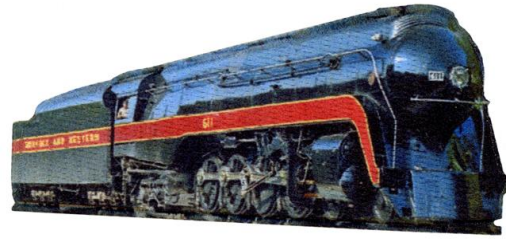

**Chessie in heart**

1-1/2" Wide  
ORDER CODE:  
P-CHEC

**Railroad Crossing Sign**

1-1/2" Diameter  
ORDER CODE:  
P-RRXR

**- LOCOMOTIVES -**

**\$5.50 each**

**Southern Pacific Daylight #4449**

**3" Wide**  
**ORDER CODE:**  
**P-DALO**