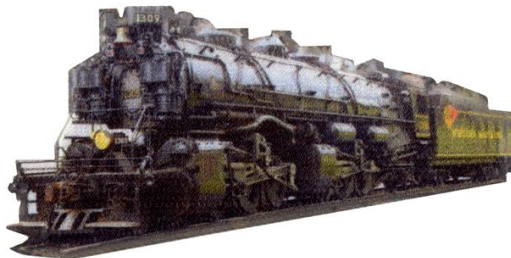

**Norfolk & Western "J" #611**

**3" Wide**  
**ORDER CODE:**  
**P-J611**

**Union Pacific Big Boy #4014**

**3-1/2" Wide**  
**ORDER CODE:**  
**P-UPBB**

**Union Pacific Big Boy #4014 Front**

**2-1/2" High**  
**ORDER CODE:**  
**P-UPBF**